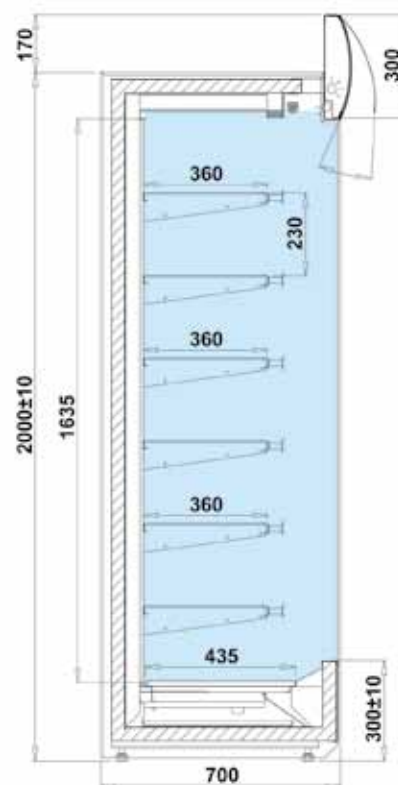

Wall Cabinets - I-King AT Ext

I-King AT Ext*

Technical parameters:

Model	Dimension (ext.) H x W x D [mm]	Display surface [m²]	Shelves with low base	Weight [kg]
I-King AT 1.0 Ext	2170 x 920 x 700	2,80	7	165
I-King AT 1.3 Ext	2170 x 1230 x 700	3,70	7	210
I-King AT 1.6 Ext	2170 x 1530 x 700	4,60	7	225
I-King AT 1.9 Ext	2170 x 1840 x 700	5,50	7	270
I-King AT 2.5 Ext	2170 x 2460 x 700	7,40	7	330

* - Picture above presents unit with either some or all available extras. Please note that the look of basic version of cabinet, or one of your choice, may vary from presented.