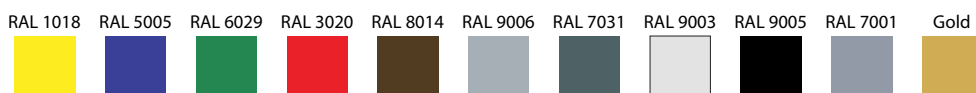

Optional colours:

* - Picture above presents unit with either some or all available extras. Please note that the look of basic version of cabinet, or one of your choice, may vary from presented.